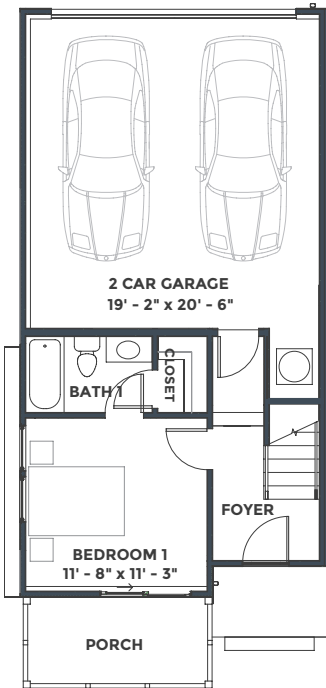

PHASE 3 : TOWNHOMES 25, 41, 59

ARIANNA I

BUILDINGS 1, 4, 7

BR

BA

SQ FT

3

3.5

1,954
+ 2-CAR GARAGE

FIRST FLOOR

SECOND FLOOR

THIRD FLOOR

ROOF

Pricing, features, amenities, finishes, locations and layouts may change without notice. Room dimensions and square footages are approximate. Renderings, photographs, floor plans, amenities, finishes, upgrades, views and other information described are representational only and do not necessarily depict available units. Availability of units is subject to prior sales or reservations.