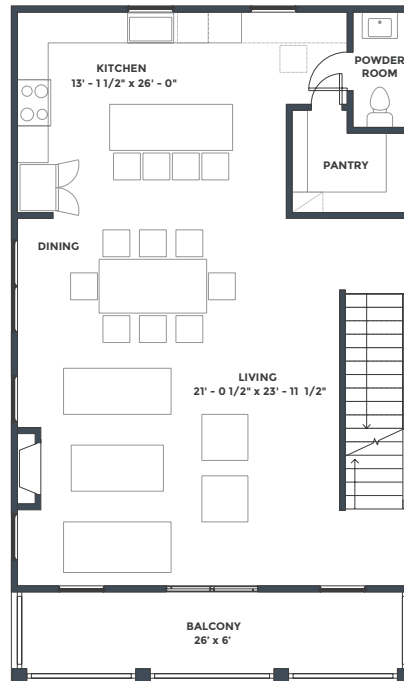

PHASE 1 : COTTAGE 3

MILA

BR	BA	SQ FT
4	3.5	2,399 + 2-CAR GARAGE

FIRST FLOOR

SECOND FLOOR

THIRD FLOOR

Pricing, features, amenities, finishes, locations and layouts may change without notice. Room dimensions and square footages are approximate. Renderings, photographs, floor plans, amenities, finishes, upgrades, views and other information described are representational only and do not necessarily depict available units. Availability of units is subject to prior sales or reservations.