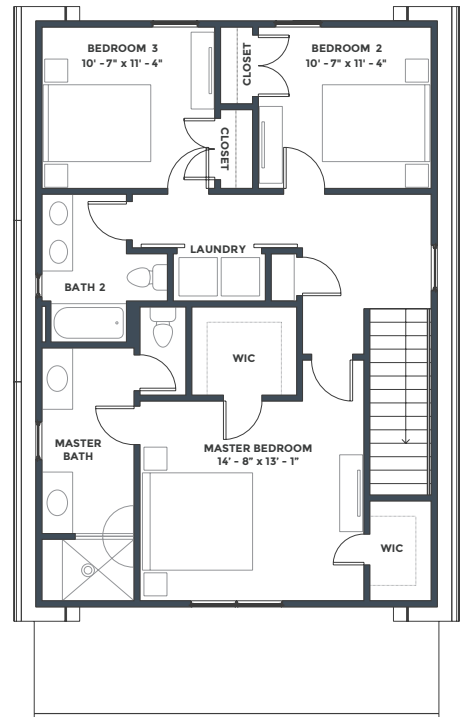

PHASE 1 : COTTAGE 3

MILA

BR	BA	SQ FT
4	3.5	2,399 + 2-CAR GARAGE

FIRST FLOOR

SECOND FLOOR

THIRD FLOOR

Pricing, features, amenities, finishes, locations and layouts may change without notice. Room dimensions and square footages are approximate. Renderings, photographs, floor plans, amenities, finishes, upgrades, views and other information described are representational only and do not necessarily depict available units. Availability of units is subject to prior sales or reservations.