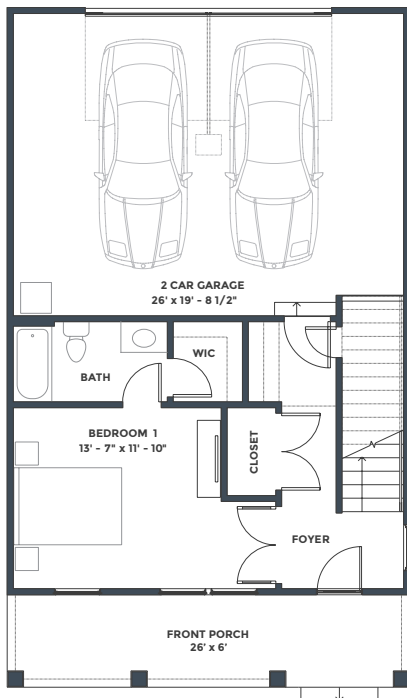

PHASE 1 : COTTAGE 3

MILA

BR	BA	SQ FT
4	3.5	2,399 + 2-CAR GARAGE

FIRST FLOOR

SECOND FLOOR

THIRD FLOOR

Pricing, features, amenities, finishes, locations and layouts may change without notice. Room dimensions and square footages are approximate. Renderings, photographs, floor plans, amenities, finishes, upgrades, views and other information described are representational only and do not necessarily depict available units. Availability of units is subject to prior sales or reservations.