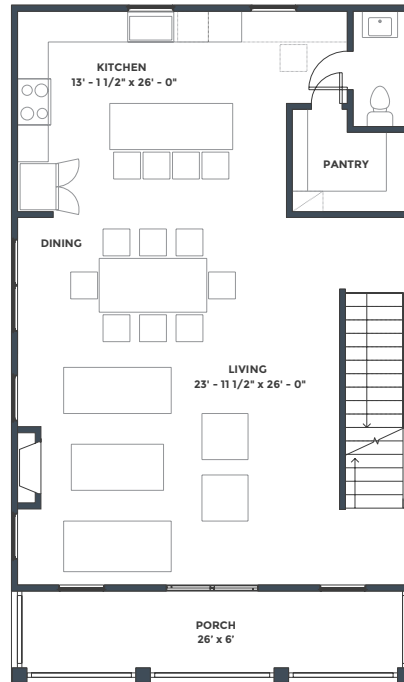

PHASE 1 : COTTAGE 2

MILA

BR	BA	SQ FT
4	3.5	2,399 + 2-CAR GARAGE

FIRST FLOOR

SECOND FLOOR

THIRD FLOOR

Pricing, features, amenities, finishes, locations and layouts may change without notice. Room dimensions and square footages are approximate. Renderings, photographs, floor plans, amenities, finishes, upgrades, views and other information described are representational only and do not necessarily depict available units. Availability of units is subject to prior sales or reservations.