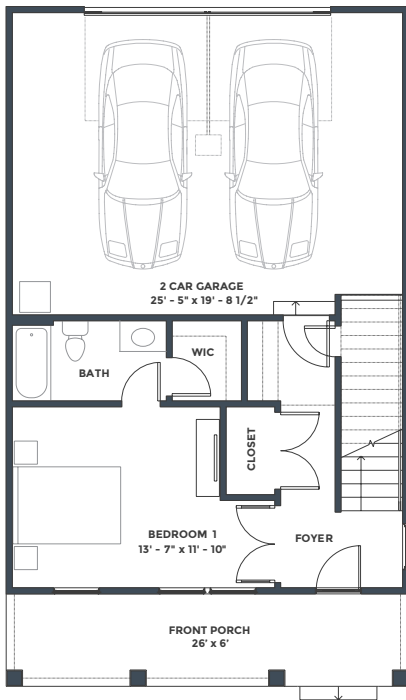

PHASE 1 : COTTAGE 2

MILA

BR	BA	SQ FT
4	3.5	2,399 + 2-CAR GARAGE

FIRST FLOOR

SECOND FLOOR

THIRD FLOOR

Pricing, features, amenities, finishes, locations and layouts may change without notice. Room dimensions and square footages are approximate. Renderings, photographs, floor plans, amenities, finishes, upgrades, views and other information described are representational only and do not necessarily depict available units. Availability of units is subject to prior sales or reservations.