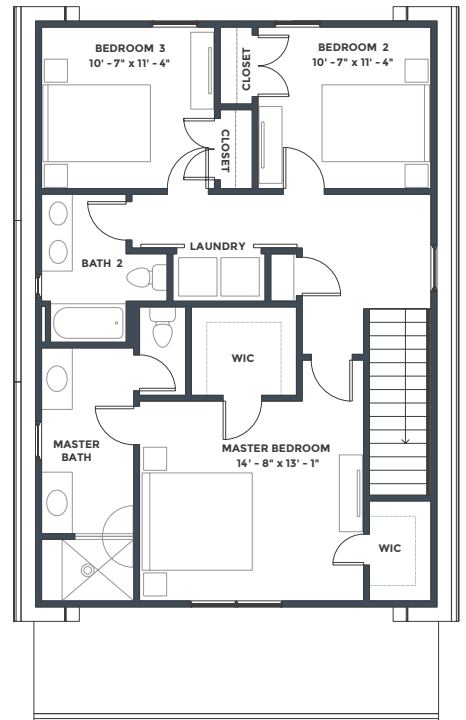

PHASE 1 : COTTAGE 2

MILA

BR	BA	SQ FT
4	3.5	2,399 + 2-CAR GARAGE

FIRST FLOOR

SECOND FLOOR

THIRD FLOOR

Pricing, features, amenities, finishes, locations and layouts may change without notice. Room dimensions and square footages are approximate. Renderings, photographs, floor plans, amenities, finishes, upgrades, views and other information described are representational only and do not necessarily depict available units. Availability of units is subject to prior sales or reservations.