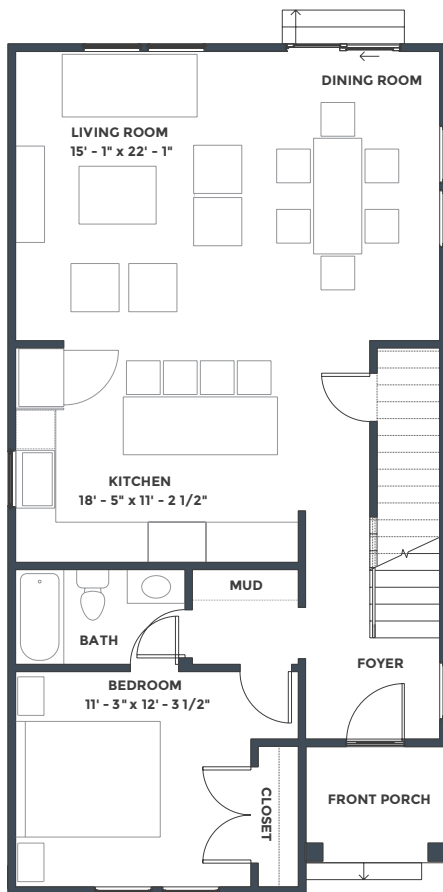

PHASE 1 : COTTAGES 44, 46, 48

LUNA

the BECANNI	BR	BA	SQ FT
	4	3	1,957

FIRST FLOOR

SECOND FLOOR

Pricing, features, amenities, finishes, locations and layouts may change without notice. Room dimensions and square footages are approximate. Renderings, photographs, floor plans, amenities, finishes, upgrades, views and other information described are representational only and do not necessarily depict available units. Availability of units is subject to prior sales or reservations.