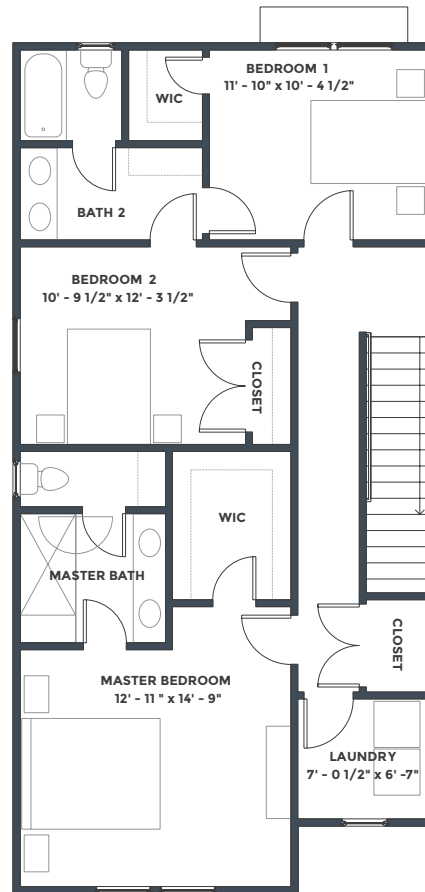

PHASE 1 : COTTAGES 44, 46, 48

LUNA

the BECANNI	BR	BA	SQ FT
	4	3	1,957

FIRST FLOOR

SECOND FLOOR

Pricing, features, amenities, finishes, locations and layouts may change without notice. Room dimensions and square footages are approximate. Renderings, photographs, floor plans, amenities, finishes, upgrades, views and other information described are representational only and do not necessarily depict available units. Availability of units is subject to prior sales or reservations.