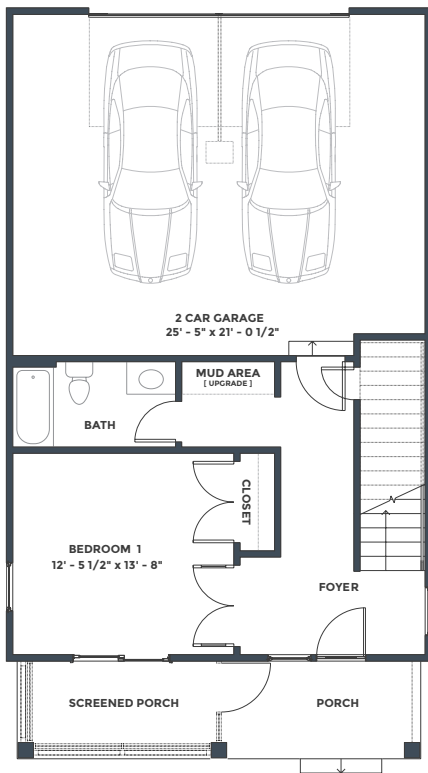

PHASE 2 : COTTAGE 22

FRANCESCA

BR	BA	SQ FT
4	3.5	2,522 + 2-CAR GARAGE

FIRST FLOOR

SECOND FLOOR

THIRD FLOOR

Pricing, features, amenities, finishes, locations and layouts may change without notice. Room dimensions and square footages are approximate. Renderings, photographs, floor plans, amenities, finishes, upgrades, views and other information described are representational only and do not necessarily depict available units. Availability of units is subject to prior sales or reservations.