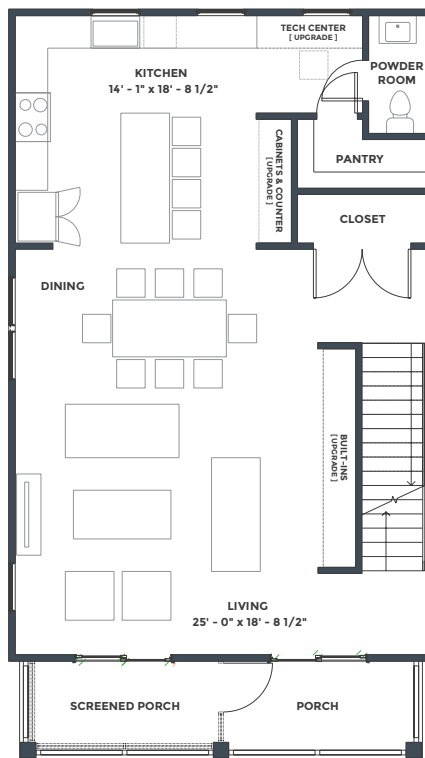

PHASE 2 : COTTAGE 22

FRANCESCA

BR	BA	SQ FT
4	3.5	2,522 + 2-CAR GARAGE

FIRST FLOOR

SECOND FLOOR

THIRD FLOOR

Pricing, features, amenities, finishes, locations and layouts may change without notice. Room dimensions and square footages are approximate. Renderings, photographs, floor plans, amenities, finishes, upgrades, views and other information described are representational only and do not necessarily depict available units. Availability of units is subject to prior sales or reservations.