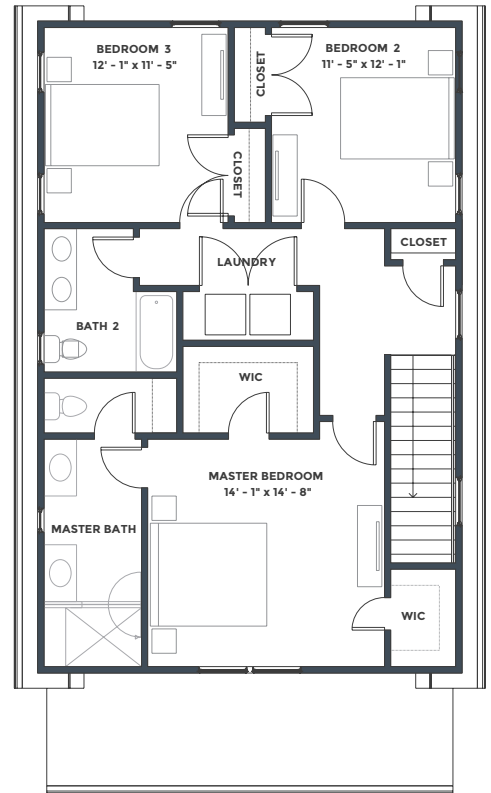

PHASE 2 : COTTAGE 22

FRANCESCA

BR	BA	SQ FT
4	3.5	2,522 + 2-CAR GARAGE

FIRST FLOOR

SECOND FLOOR

THIRD FLOOR

Pricing, features, amenities, finishes, locations and layouts may change without notice. Room dimensions and square footages are approximate. Renderings, photographs, floor plans, amenities, finishes, upgrades, views and other information described are representational only and do not necessarily depict available units. Availability of units is subject to prior sales or reservations.