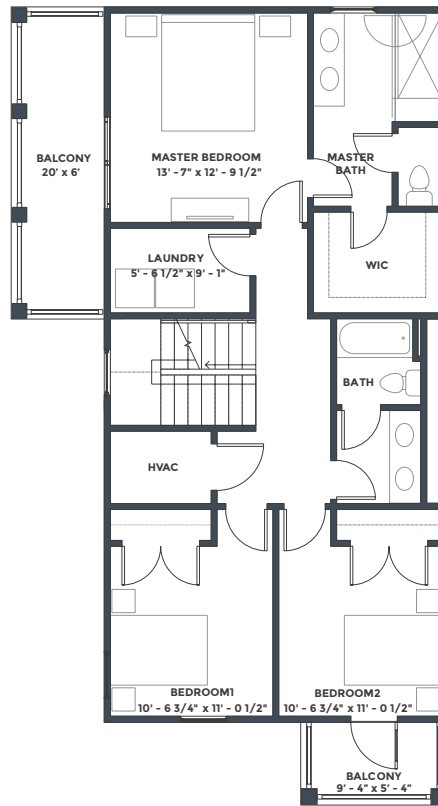

PHASE 1 : COTTAGE 49

EMILIA

BR	BA	SQ FT
3	2.5	1,967 + 1-CAR GARAGE

FIRST FLOOR

SECOND FLOOR

THIRD FLOOR

Pricing, features, amenities, finishes, locations and layouts may change without notice. Room dimensions and square footages are approximate. Renderings, photographs, floor plans, amenities, finishes, upgrades, views and other information described are representational only and do not necessarily depict available units. Availability of units is subject to prior sales or reservations.