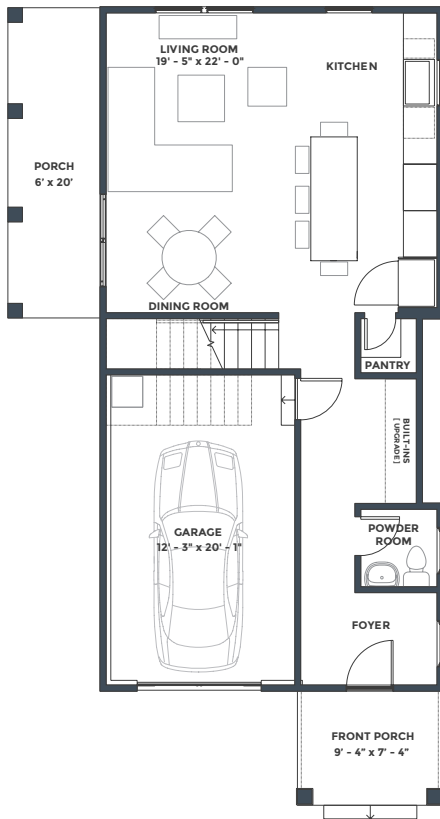

PHASE 1 : COTTAGE 49

EMILIA

BR	BA	SQ FT
3	2.5	1,967 + 1-CAR GARAGE

FIRST FLOOR

SECOND FLOOR

THIRD FLOOR

Pricing, features, amenities, finishes, locations and layouts may change without notice. Room dimensions and square footages are approximate. Renderings, photographs, floor plans, amenities, finishes, upgrades, views and other information described are representational only and do not necessarily depict available units. Availability of units is subject to prior sales or reservations.