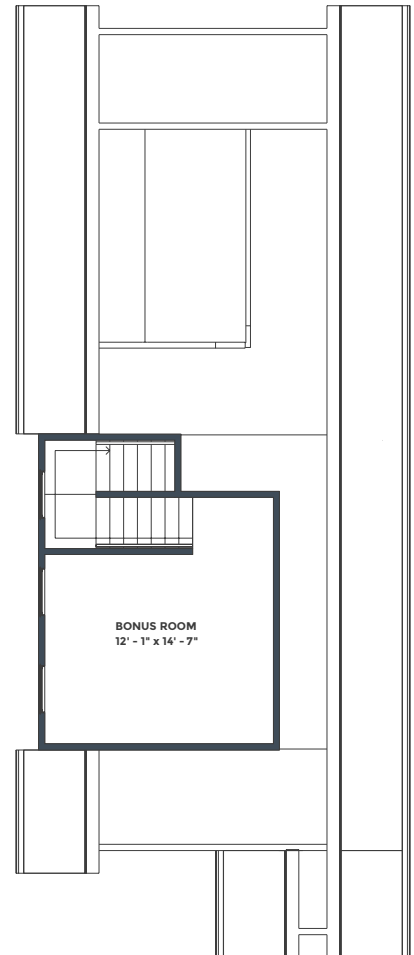

PHASE 1 : COTTAGE 42

# AURORA

BR	BA	SQ FT
3	2.5	1,967 + 1-CAR GARAGE

FIRST FLOOR

SECOND FLOOR

THIRD FLOOR

Pricing, features, amenities, finishes, locations and layouts may change without notice. Room dimensions and square footages are approximate. Renderings, photographs, floor plans, amenities, finishes, upgrades, views and other information described are representational only and do not necessarily depict available units. Availability of units is subject to prior sales or reservations.