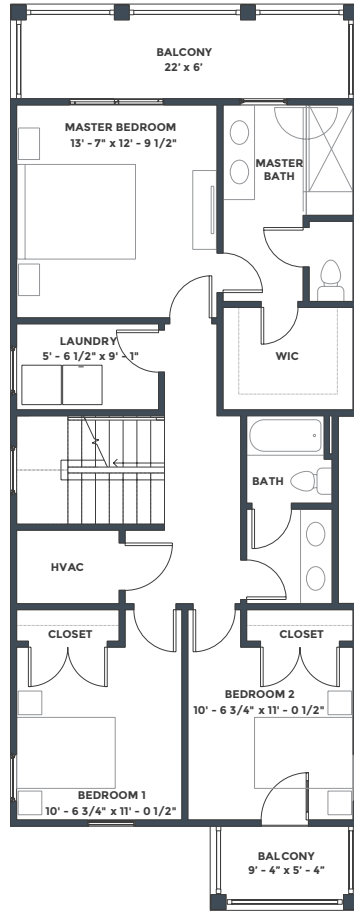

PHASE 1 : COTTAGE 42

# AURORA

BR	BA	SQ FT
3	2.5	1,967 + 1-CAR GARAGE

FIRST FLOOR

SECOND FLOOR

THIRD FLOOR

Pricing, features, amenities, finishes, locations and layouts may change without notice. Room dimensions and square footages are approximate. Renderings, photographs, floor plans, amenities, finishes, upgrades, views and other information described are representational only and do not necessarily depict available units. Availability of units is subject to prior sales or reservations.