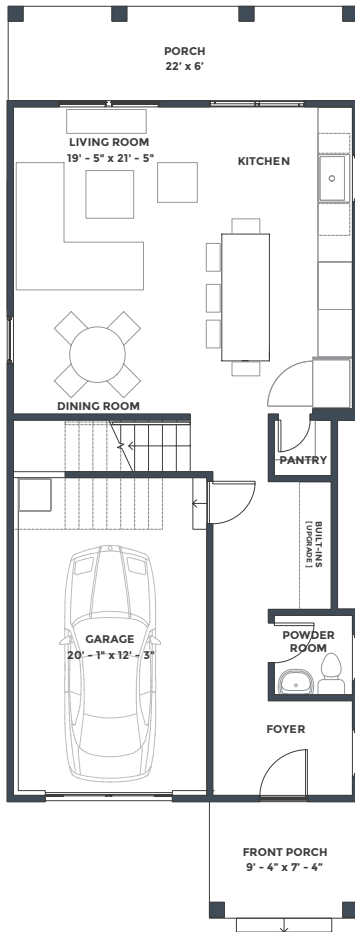

PHASE 1 : COTTAGE 42

# AURORA

BR	BA	SQ FT
3	2.5	1,967 + 1-CAR GARAGE

FIRST FLOOR

SECOND FLOOR

THIRD FLOOR

Pricing, features, amenities, finishes, locations and layouts may change without notice. Room dimensions and square footages are approximate. Renderings, photographs, floor plans, amenities, finishes, upgrades, views and other information described are representational only and do not necessarily depict available units. Availability of units is subject to prior sales or reservations.