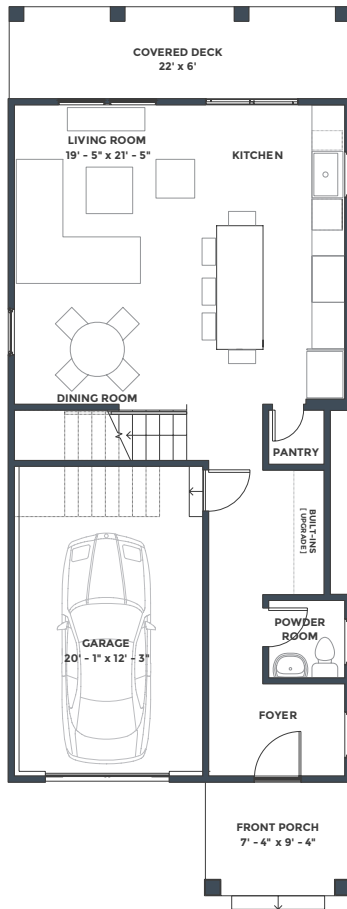

PHASE 1 : COTTAGE 43

AURORA

BR	BA	SQ FT
3	2.5	1,967 + 1-CAR GARAGE

FIRST FLOOR

SECOND FLOOR

THIRD FLOOR

Pricing, features, amenities, finishes, locations and layouts may change without notice. Room dimensions and square footages are approximate. Renderings, photographs, floor plans, amenities, finishes, upgrades, views and other information described are representational only and do not necessarily depict available units. Availability of units is subject to prior sales or reservations.