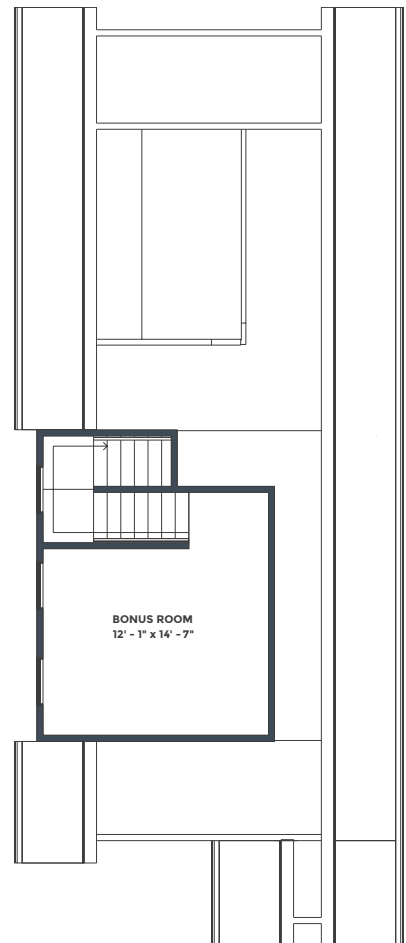

PHASE 1 : COTTAGE 43

AURORA

BR	BA	SQ FT
3	2.5	1,967 + 1-CAR GARAGE

FIRST FLOOR

SECOND FLOOR

THIRD FLOOR

Pricing, features, amenities, finishes, locations and layouts may change without notice. Room dimensions and square footages are approximate. Renderings, photographs, floor plans, amenities, finishes, upgrades, views and other information described are representational only and do not necessarily depict available units. Availability of units is subject to prior sales or reservations.