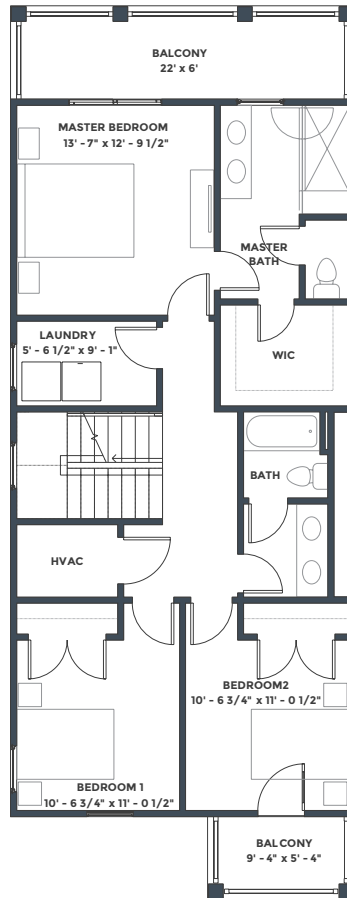

PHASE 1 : COTTAGE 43

AURORA

BR	BA	SQ FT
3	2.5	1,967 + 1-CAR GARAGE

FIRST FLOOR

SECOND FLOOR

THIRD FLOOR

Pricing, features, amenities, finishes, locations and layouts may change without notice. Room dimensions and square footages are approximate. Renderings, photographs, floor plans, amenities, finishes, upgrades, views and other information described are representational only and do not necessarily depict available units. Availability of units is subject to prior sales or reservations.